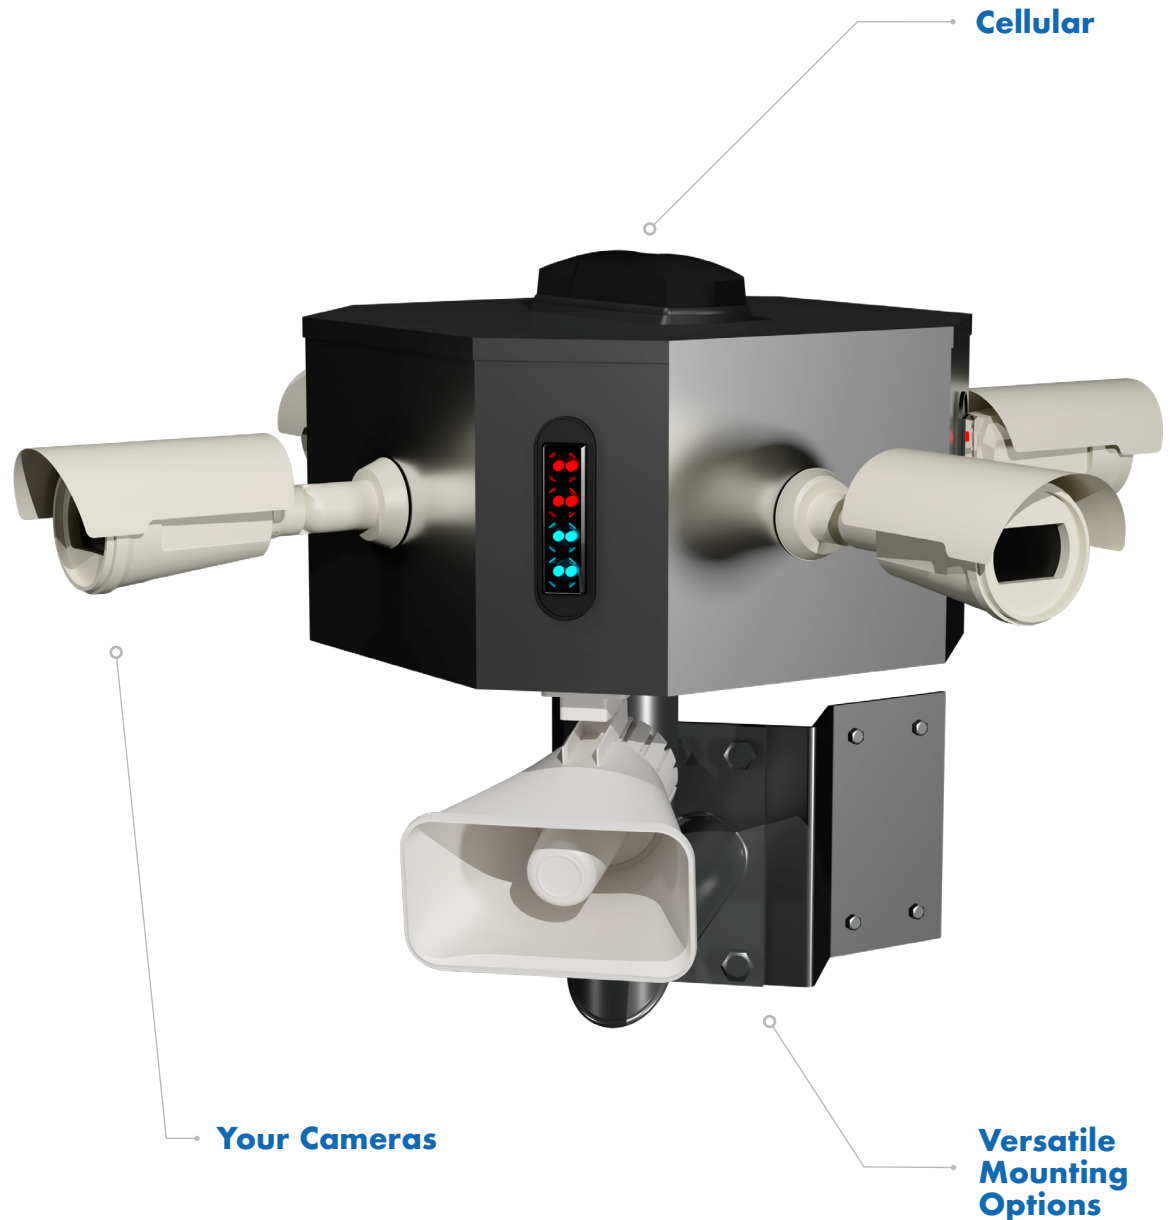

# Octo Box

Built for monitoring

The **Octo Box** is built around your favorite cameras and designed to be powered with solar or AC power. The **Octo Box** was designed with flexibility in mind, and is available with wall, corner, and pole mounts.

Additionally the **Octo Box** can mount to any of our mobile platforms giving you maximum flexibility for the current site you are monitoring.

## Options

- **Remote Health Monitoring**
- **Battery backup**
- **Strobe Light:** White, Blue, Green, Red
- **Amplified Speaker:** 10 watt amplifier and speaker
- **Powder Coating:** Full selection of RAL colors

# Mounts to Any Platform